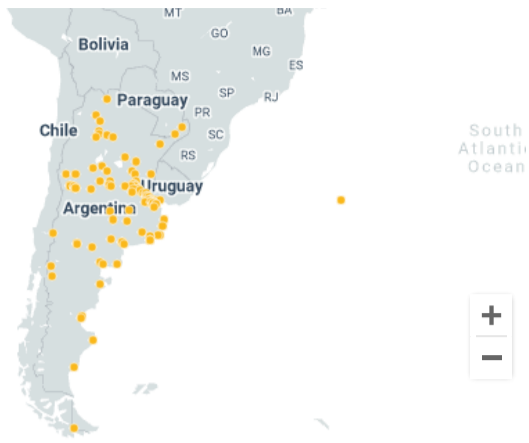

Argentina Ports

Google

Keyboard shortcuts Map data ©2025 Google, INEGI Terms

Top Importers

by number of shipments

Toyota Argentina S.A.	16,890
Samsung Electronics Argentina S.A.	11,981
General Motors De Argentina Srl .	8,534
Toyota Argentina S A	6,821
latec S.A.	6,772

Top Exporters

by number of shipments

Toyota Argentina S.A.	16,174
Toyota Argentina S.A.Resol 2019 27 E Afip Dgadua	15,117
Servicios Y Productos Para Bebidas Refrescantes S.	9,724
Kimberly Clark Argentina S.A.	6,253
Pbb Polisor Srl	6,040

Countries/Regions Traded With

by number of shipments

Mexico	74,539	Argentina	940,477
Brazil	74,219	Peru	477,521
Vietnam	56,119	Uruguay	435,272
Paraguay	40,777	Paraguay	313,334
India	35,724	Chile	295,068

Top Carriers

by number of shipments

HAPAG LLOYD A G	102,056
MSC-MEDITERRANEAN SHIPPING COMPANY S A	89,255
HAMBURG SUED	67,390
MSC MEDITERRANEAN SHIPPING COMPANY SA	44,832
NYK GROUP AMERICAS INC	29,513