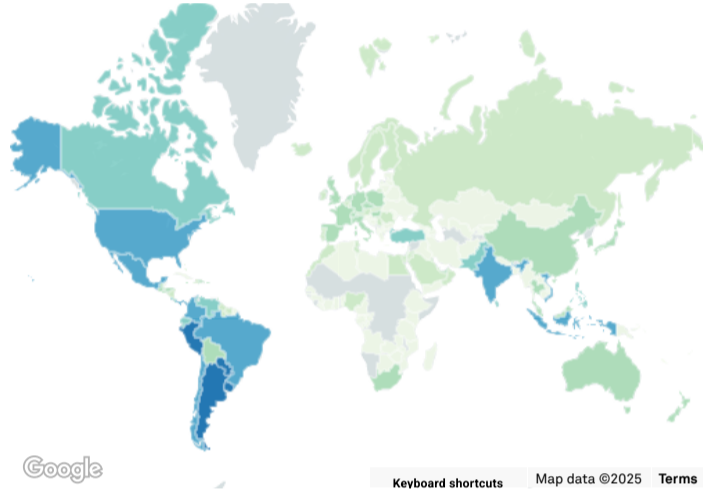

Countries/Regions Traded With

by number of shipments

Google

Keyboard shortcuts Map data ©2025 Terms

Top Imported Products

by reported value (USD)

HS 2710.19 – Petroleum oils and oils from bituminous minerals, not containing biodiesel, not crude, not waste oils; preparations n.e.c., containing by weight 70% or more of petroleum oils or oils from bituminous minerals; not light oils and preparations	$173.2M
HS 8517.70 – Telephone sets and other apparatus for the transmission or reception of voice, images or other data, via a wired or wireless network; parts	$109.8M
HS 2711.21 – Petroleum gases and other gaseous hydrocarbons; in gaseous state, natural gas	$83.3M
HS 8471.30 – Automatic data processing machines; portable, weighing not more than 10kg, consisting of at least a central processing unit, a keyboard and a display	$70.3M
HS 2931.39 – Organo-inorganic compounds; other organo-phosphorus derivatives, n.e.c. in heading no. 2931	$68.9M

Top Exported Products

by reported value (USD)

HS 9999.99 – Commodities not specified according to kind	$2.0B
HS 1001.99 – Cereals; wheat and meslin, other than durum wheat, other than seed	$677.3M
HS 1005.90 – Cereals; maize (corn), other than seed	$374.7M
HS 1507.10 – Vegetable oils; soya-bean oil and its fractions, crude, whether or not degummed, not chemically modified	$299.4M
HS 2304.00 – Oil-cake and other solid residues; whether or not ground or in the form of pellets, resulting from the extraction of soya-bean oil	$267.8M

Countries/Regions Traded With

by number of shipments

Mexico	74,539	Argentina	940,477
Brazil	74,219	Peru	477,521
Vietnam	56,119	Uruguay	435,272
Paraguay	40,777	Paraguay	313,334
India	35,724	Chile	295,068

Top Carriers

by number of shipments

HAPAG LLOYD A G	102,056
MSC-MEDITERRANEAN SHIPPING COMPANY S A	89,255
HAMBURG SUED	67,390
MSC MEDITERRANEAN SHIPPING COMPANY SA	44,832
NYK GROUP AMERICAS INC	29,513