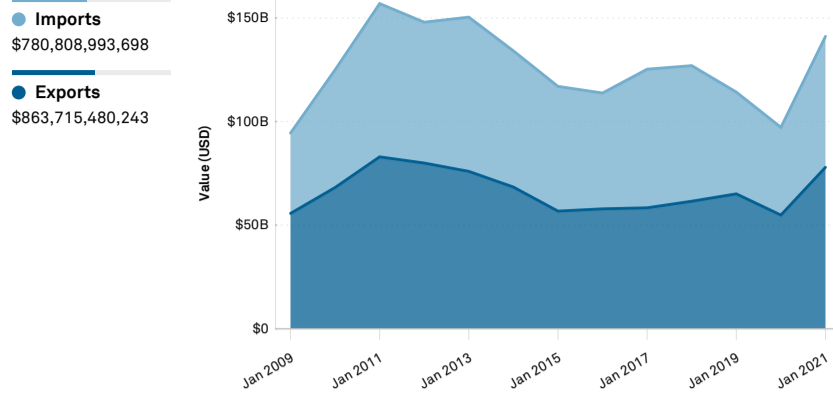

Imports and Exports by Value (USD)